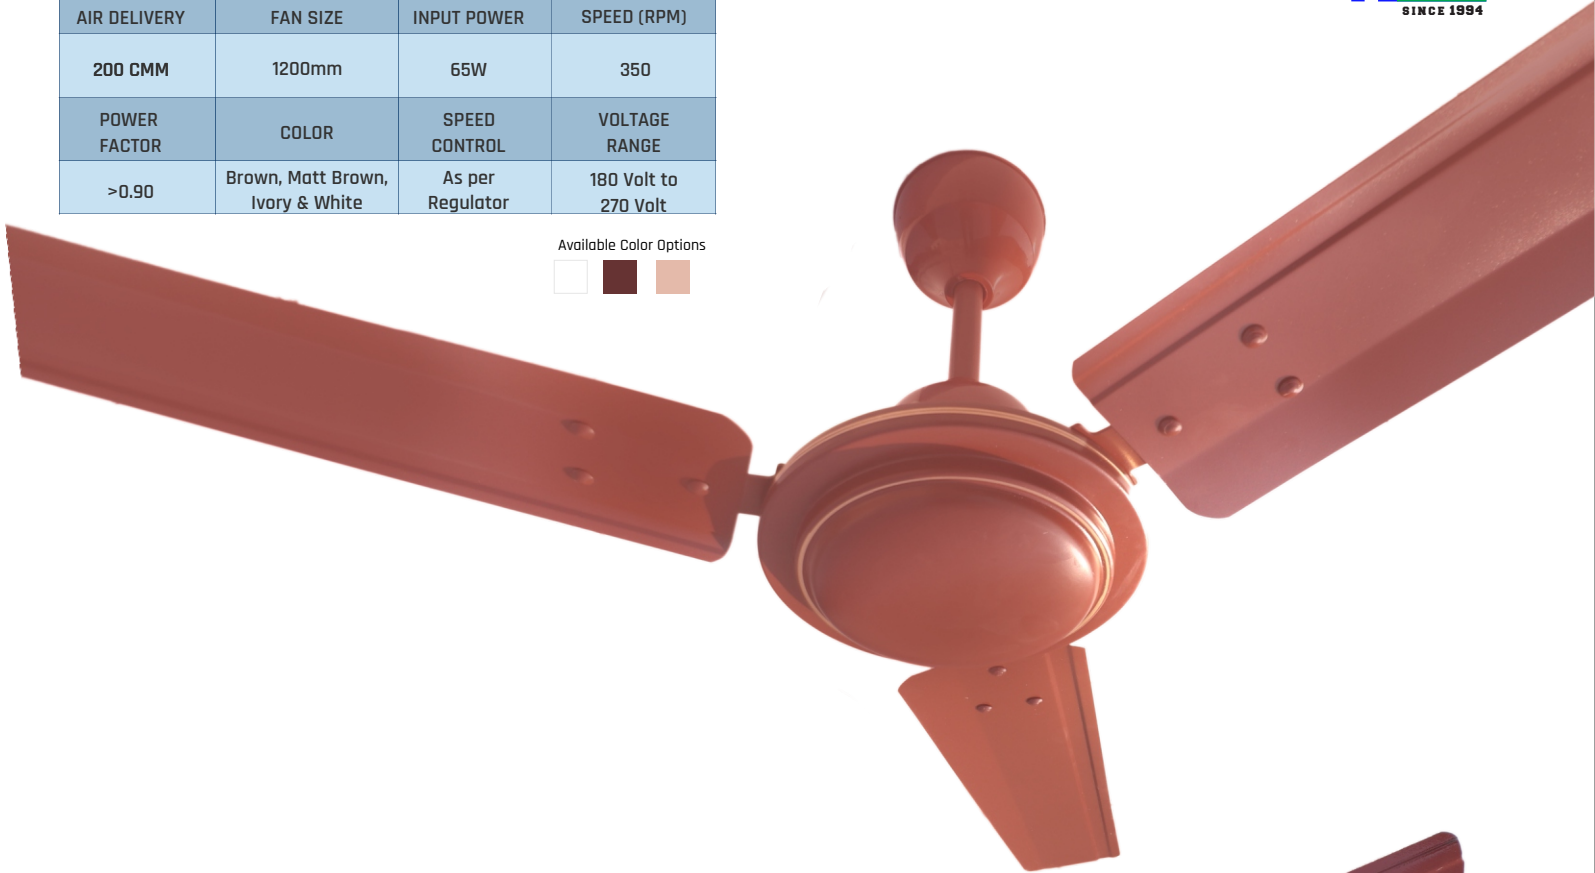

C11 Fan

AIR DELIVERY	FAN SIZE	INPUT POWER	SPEED (RPM)
200 CMM	1200mm	65W	350
POWER FACTOR	COLOR	SPEED CONTROL	VOLTAGE RANGE
>0.90	Brown, Matt Brown, Ivory & White	As per Regulator	180 Volt to 270 Volt

Available Color Options

C22 Fan

AIR DELIVERY	FAN SIZE	INPUT POWER	SPEED (RPM)
210 CMM	1200mm	70W	410
POWER FACTOR	COLOR	SPEED CONTROL	VOLTAGE RANGE
>0.90	Brown, Matt Brown, Ivory & White	As per Regulator	180 Volt to 270 Volt

Available Color Options

Also available in 900 mm and 1400 mm sweep ceiling fan