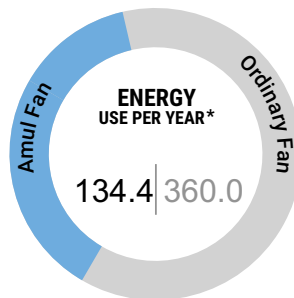

FOR BLDC FANS ONLY UNMATCHED FEATURES

**ENERGY-EFFICIENT
BLDC MOTOR**

SAVE 65% ENERGY

**POWERFUL
BOOST MODE**

**SAVES UP TO
₹ 1500 IN A YEAR**

**RUNS 3X LONGER
ON INVERTER**

**CONSISTENT SPEED
EVEN AT LOW VOLTAGE
WITH ZERO
MOTOR HEATING**

**SMART REMOTE
WITH BOOST, SLEEP
AND TIMER MODES**

**100% PURE
COPPER MOTOR
FOR A LONGER LIFE**

**SILENT OPERATION
WITH HIGH
AIR DELIVERY**

THE PERFECT BLEND OF STYLE & SAVINGS

A comparison: Amul fans vs ordinary fans

● Amul fan

● Ordinary fan

*Assumptions: usage of 16 hours per day, for 300 days a year with an electricity rate of ₹ 7 per unit