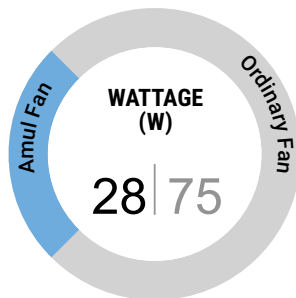

## THE PERFECT BLEND OF STYLE & SAVINGS

A comparison: Amul fans vs ordinary fans

● Amul fan

● Ordinary fan

\*Assumptions: usage of 16 hours per day, for 300 days a year with an electricity rate of ₹ 7 per unit