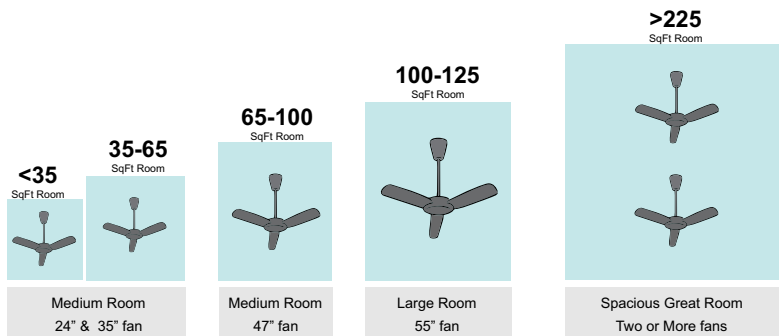

INTERNATIONAL EXPORT

CHOOSE THE RIGHT BLADE SPAN

BASED ON AREA (SQUARE FOOTAGE) OF THE ROOM

FIND THE RECOMMENDED BLADE SPAN SIZE

Blade Span is the diameter created by the fan blades while rotating

scan code to visit website