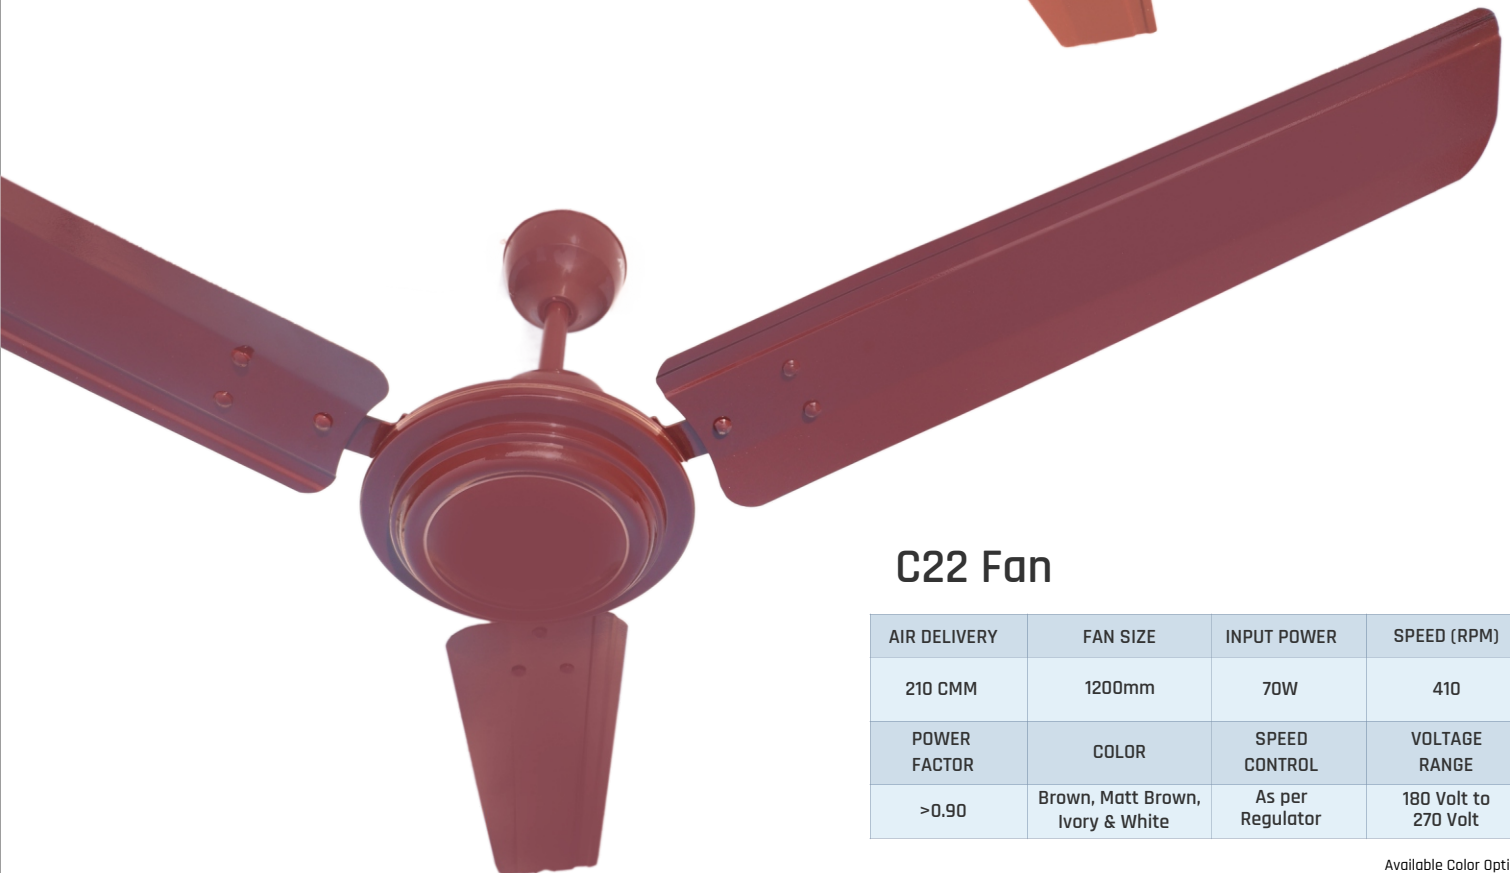

C11 Fan

AIR DELIVERY	FAN SIZE	INPUT POWER	SPEED (RPM)
200 CMM	1200mm	65W	350
POWER FACTOR	COLOR	SPEED CONTROL	VOLTAGE RANGE
>0.90	Brown, Matt Brown, Ivory & White	As per Regulator	180 Volt to 270 Volt

Available Color Options

C22 Fan

AIR DELIVERY	FAN SIZE	INPUT POWER	SPEED (RPM)
210 CMM	1200mm	70W	410
POWER FACTOR	COLOR	SPEED CONTROL	VOLTAGE RANGE
>0.90	Brown, Matt Brown, Ivory & White	As per Regulator	180 Volt to 270 Volt

Available Color Options

Also available in 900 mm and 1400 mm sweep ceiling fan