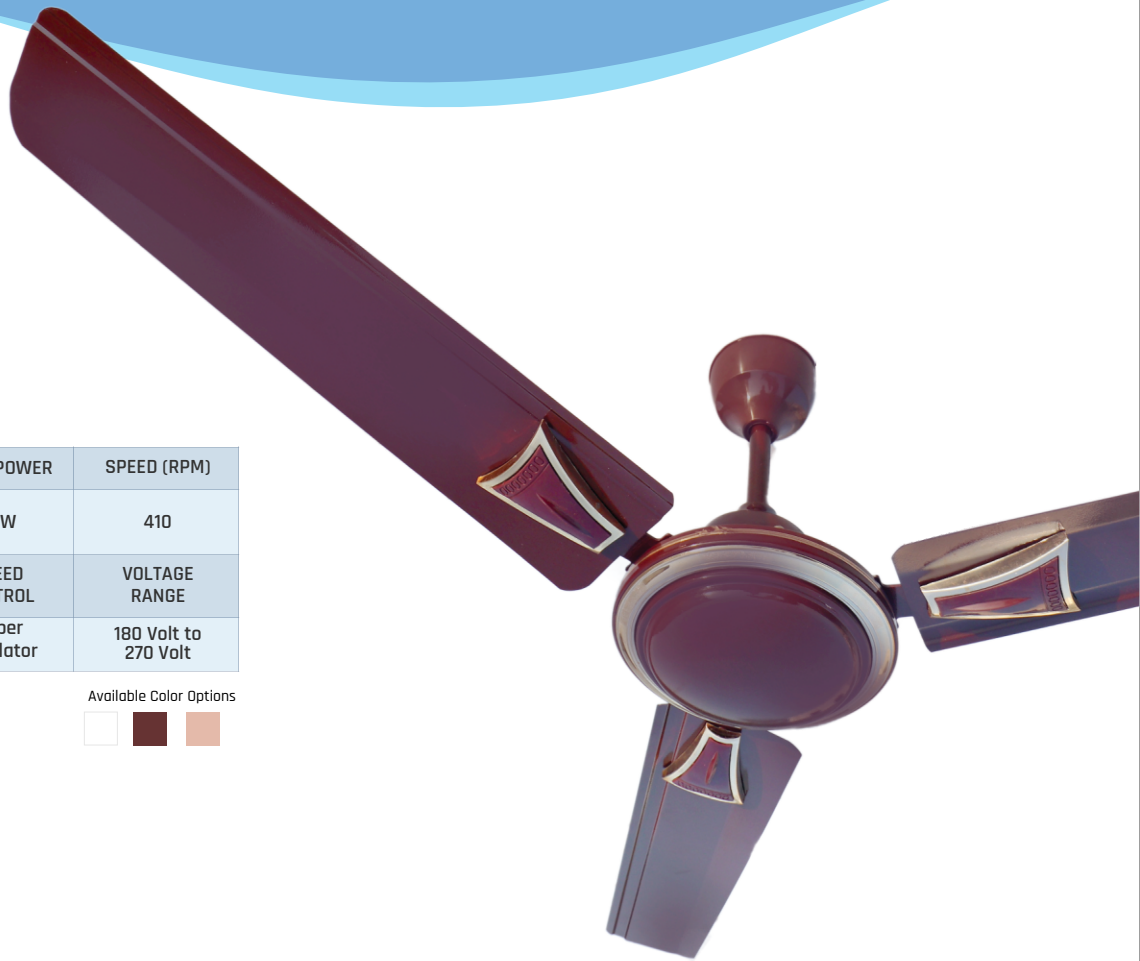

SMART Fan

AIR DELIVERY	FAN SIZE	INPUT POWER	SPEED (RPM)
200 CMM	1200mm	65W	410
POWER FACTOR	COLOR	SPEED CONTROL	VOLTAGE RANGE
>0.90	Brown, Matt Brown, Ivory & White	As per Regulator	180 Volt to 270 Volt

Available Color Options

COOL KING Fan

AIR DELIVERY	FAN SIZE	INPUT POWER	SPEED (RPM)
200 CMM	1200mm	65W	410
POWER FACTOR	COLOR	SPEED CONTROL	VOLTAGE RANGE
>0.90	Brown, Matt Brown, Ivory & White	As per Regulator	180 Volt to 270 Volt

Available Color Options

Also available in 900 mm and 1400 mm sweep ceiling fan