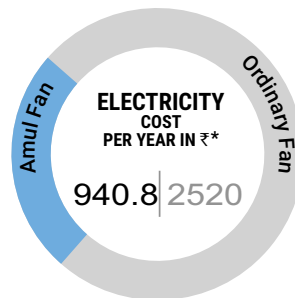

FOR BLDC FANS ONLY UNMATCHED FEATURES

**ENERGY-EFFICIENT
BLDC MOTOR**

SAVE 65% ENERGY

**POWERFUL
BOOST MODE**

**SAVES UP TO
₹ 1500 IN A YEAR**

**RUNS 3X LONGER
ON INVERTER**

**CONSISTENT SPEED
EVEN AT LOW VOLTAGE
WITH ZERO
MOTOR HEATING**

**SMART REMOTE
WITH BOOST, SLEEP
AND TIMER MODES**

**100% PURE
COPPER MOTOR
FOR A LONGER LIFE**

**SILENT OPERATION
WITH HIGH
AIR DELIVERY**

THE PERFECT BLEND OF STYLE & SAVINGS

A comparison: Amul fans vs ordinary fans

● Amul fan

● Ordinary fan

*Assumptions: usage of 16 hours per day, for 300 days a year with an electricity rate of ₹ 7 per unit